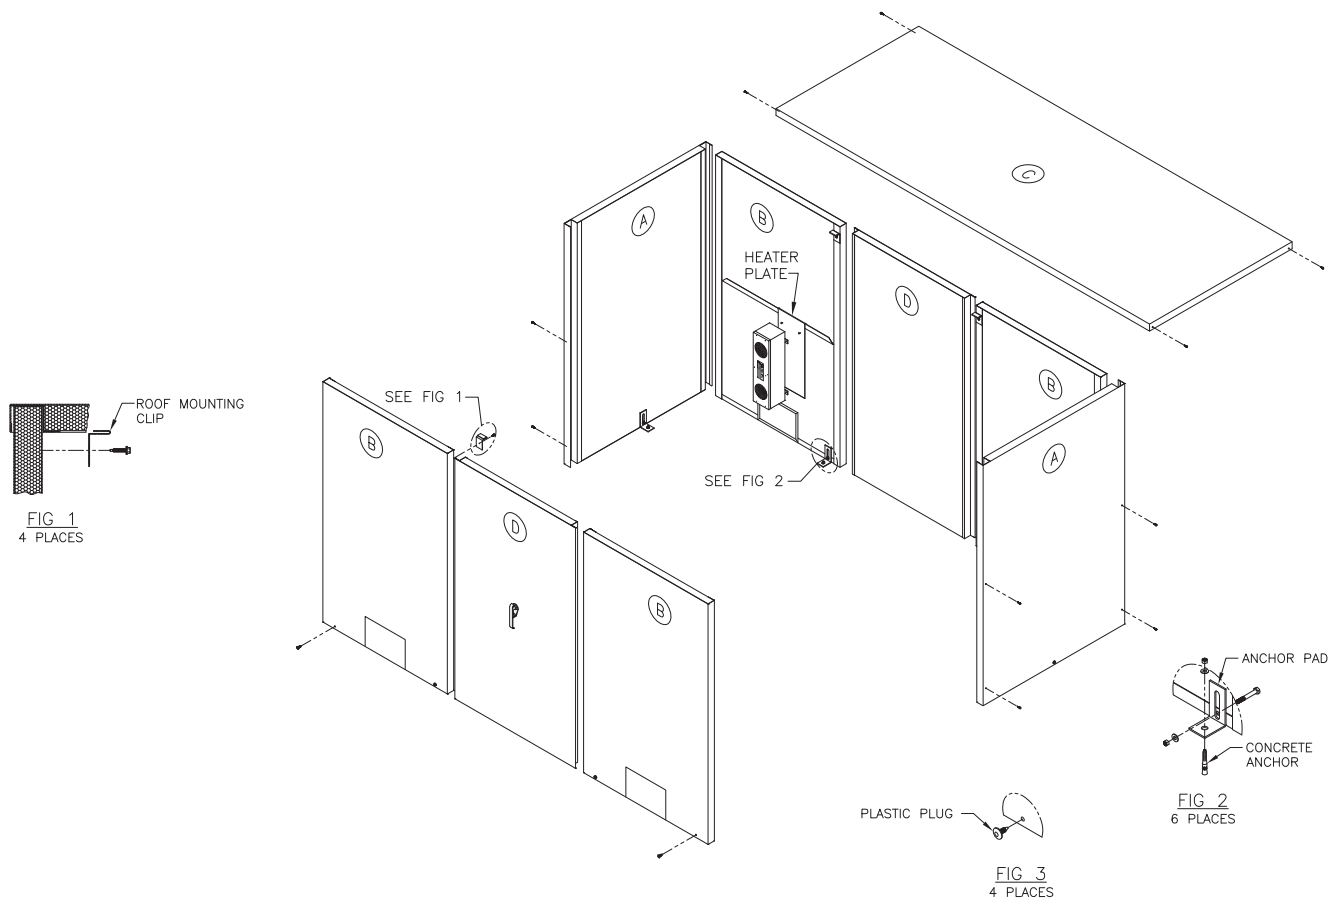

HOT BOX[®] MODULAR ENCLOSURES

HOTBOX

Legacy Quality & Dependability in a new package.

FEATURES AND BENEFITS

- Hot Box Modular features prepackaged components and accessories for easy on the job assembly
- Prepackaged units create a smaller storage footprint providing more storage space and the ability to store inside a warehouse
- Interlocking panel design make for easy assembly in the field
- Side located drain ports allow for field installation of custom penetrations
- Wall mounted heaters provide better long term performance when compared to slab mounts
- Lightweight, insulated panels and roof make for quick and easy assembly in the field
- Smaller units sized to be standard truck-bed friendly
- Stucco embossed finish allows for longer lasting visual appeal hiding any imperfections as a result of the elements
- Multiple size options for use with all manufacturers standard backflow and valve systems
- Standard aluminum, green and federal brown (mill finish) colors available
- Unheated or heated options available featuring preferred wall-mounted heater location
- All components meet the necessary requirements set forth by ASSE 1060
- Meets OSHA weight requirements
- NAFTA friendly

Hot Box® Modular Product Information

Catalog Part Number	Model Number	Pipe Size	Inside Width (in)	Inside Length (in)	Inside Height (in)	Heaters	Doors	Weight #
HK026070045	HBM3E	2.5 - 3"	26	70	45	(1) 1500W	2	110
HK036088055	HBM4E	4"	36	88	55	(1) 1900W	2	163
HK036100055	HBM6N	6"	36	100	55	(2) 1500W	2	177
HK036100064	HBM6E	6"	36	100	64	(2) 1500W	2	210
HK038118080	HBM8E	8"	38	118	80	(2) 1500W	4	280
HK038142080	HBM10E	10"	38	142	80	(2) 1500W	4	319
LK026070045	LBM3E	2.5 - 3"	26	70	45	Unheated	2	98
LK036088055	LBM4E	4"	36	88	55	Unheated	2	151
LK036100055	HBM6N	6"	36	100	55	Unheated	2	165
LK036100064	LBM6E	6"	36	100	64	Unheated	2	186
LK038118080	LBM8E	8"	38	118	80	Unheated	4	256
LK038142080	LBM10E	10"	38	142	80	Unheated	4	295